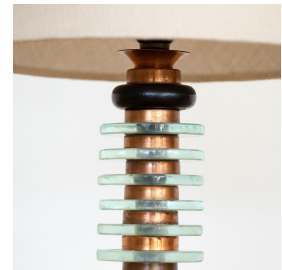

## FRENCH ART DECO GLASS LAMP

\$1,100.00

SKU# VIN00407

### DESCRIPTION

---

Lovely Art Deco stacked glass lamp from France, 1940's. Wood base with bronze metal stem and stacked glass discs. Newly rewired and new linen shade. Measures 14" H x 8.25"D.

Lovely Art Deco stacked glass lamp from France, 1940's. Wood base with bronze metal stem and stacked glass discs. Newly rewired and new linen shade. Measures 14" H x 8.25"D.