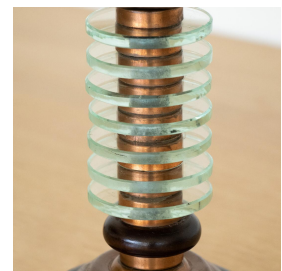

## FRENCH ART DECO GLASS LAMP

\$1,100.00

SKU# VIN00407

### DESCRIPTION

---

Lovely Art Deco stacked glass lamp from France, 1940's. Wood base with bronze metal stem and stacked glass discs. Newly rewired and new linen shade. Measures 14" H x 8.25"D.

Lovely Art Deco stacked glass lamp from France, 1940's. Wood base with bronze metal stem and stacked glass discs. Newly rewired and new linen shade. Measures 14" H x 8.25"D.