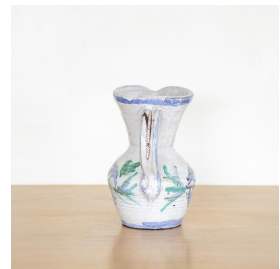

FRENCH PAINTED CERAMIC PITCHER

\$425.00

SKU# VIN00416

IMAGES

DESCRIPTION

Beautiful curvy ceramic pitcher with blue and turquoise painted flowers on a white glaze from France, 1950's. Measures 8.75" H x 8" D x 5.75" W.

Beautiful curvy ceramic pitcher with blue and turquoise painted flowers on a white glaze from France, 1950's. Measures 8.75" H x 8" D x 5.75" W.

8279 Melrose Ave Los Angeles CA 90046

+1 (323) 438 3210

customerservice@panoplie.com