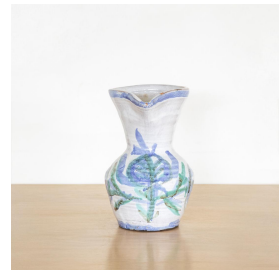

FRENCH PAINTED CERAMIC PITCHER

\$425.00

SKU# VIN00416

IMAGES

DESCRIPTION

Beautiful curvy ceramic pitcher with blue and turquoise painted flowers on a white glaze from France, 1950's. Measures 8.75" H x 8" D x 5.75" W.

Beautiful curvy ceramic pitcher with blue and turquoise painted flowers on a white glaze from France, 1950's. Measures 8.75" H x 8" D x 5.75" W.

8279 Melrose Ave Los Angeles CA 90046

+1 (323) 438 3210

customerservice@panoplie.com