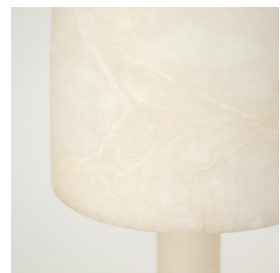

## TALL ALABASTER TABLE LAMP

\$1,150.00

SKU# VIN00431

### DESCRIPTION

---

Tall creamy alabaster table lamp from Spain, 1960's. Solid circular base, thin stem with bullet shaped shade. Shade is removable to access bulb. Modern shape with beautiful grains in stone. Newly re-wired. Measures 24" H x 6" D.

Tall creamy alabaster table lamp from Spain, 1960's. Solid circular base, thin stem with bullet shaped shade. Shade is removable to access bulb. Modern shape with beautiful grains in stone. Newly re-wired. Measures 24" H x 6" D.