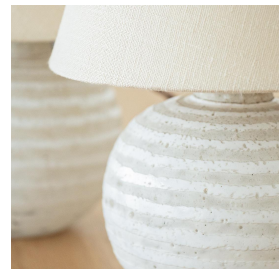

PAIR OF FRENCH GLASS GLOBE LAMPS

\$1,475.00

SKU# VIN00433

IMAGES

DESCRIPTION

Beautiful pair of glass globe lamps from France, 1960's. Frosted glass with white stripes and great texture. Newly re-wired and new linen shades. Sold as a pair. Measures 11" H x 7" D.

Beautiful pair of glass globe lamps from France, 1960's. Frosted glass with white stripes and great texture. Newly re-wired and new linen shades. Sold as a pair. Measures 11" H x 7" D.

8279 Melrose Ave Los Angeles CA 90046