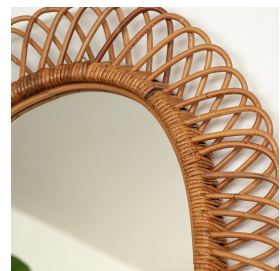

LARGE ITALIAN OVAL RATTAN MIRROR

\$1,450.00

SKU# VIN00439

IMAGES

DESCRIPTION

Beautiful large oval rattan mirror in the style of Franco Albini from Italy, 1960's. Great size, perfect for bathroom or entryway. Nice vintage condition with original rattan frame and mirror. Measures 31.5" H x 24.5" W x 2" D.

Beautiful large oval rattan mirror in the style of Franco Albini from Italy, 1960's. Great size, perfect for bathroom or entryway. Nice vintage condition with original rattan frame and mirror. Measures 31.5" H x 24.5" W x 2" D.