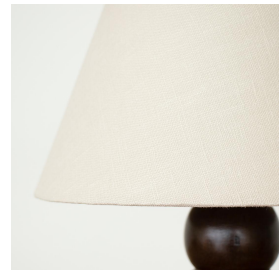

FRENCH WOOD LAMP

\$1,150.00

SKU# VIN00448

IMAGES

DESCRIPTION

Vintage wood table lamp from France, 1940s. Stacked ball forms with circular base and newly refinished. New cream linen tapered shade and newly re-wired. Measures 19.5" H x 10" shade diameter x 5.75" base diameter.

Vintage wood table lamp from France, 1940s. Stacked ball forms with circular base and newly refinished. New cream linen tapered shade and newly re-wired. Measures 19.5" H x 10" shade diameter x 5.75" base diameter.