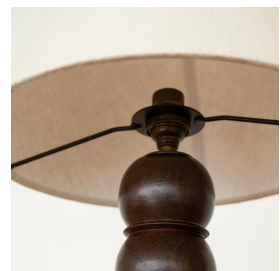

FRENCH WOOD LAMP

\$1,150.00

SKU# VIN00448

IMAGES

DESCRIPTION

Vintage wood table lamp from France, 1940s. Stacked ball forms with circular base and newly refinished. New cream linen tapered shade and newly re-wired. Measures 19.5" H x 10" shade diameter x 5.75" base diameter.

Vintage wood table lamp from France, 1940s. Stacked ball forms with circular base and newly refinished. New cream linen tapered shade and newly re-wired. Measures 19.5" H x 10" shade diameter x 5.75" base diameter.