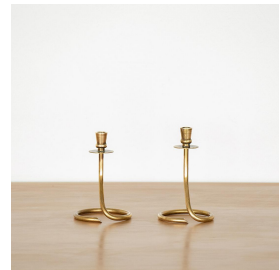

PETITE PAIR OF SWEDISH BRASS CANDLESTICKS

\$95.00

SKU# VIN00449

IMAGES

DESCRIPTION

Petite pair of brass candlesticks from Sweden, 1960's. Circular base with curved stem. Nice age and patina to brass. Measures 5.25" H x 3.25" D.

Petite pair of brass candlesticks from Sweden, 1960's. Circular base with curved stem. Nice age and patina to brass. Measures 5.25" H x 3.25" D.

8279 Melrose Ave Los Angeles CA 90046

+1 (323) 438 3210

customerservice@panoplie.com