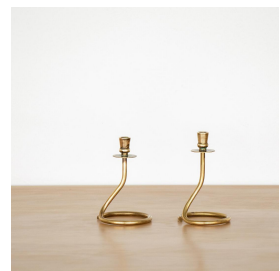

PETITE PAIR OF SWEDISH BRASS CANDLESTICKS

\$95.00

SKU# VIN00449

IMAGES

DESCRIPTION

Petite pair of brass candlesticks from Sweden, 1960's. Circular base with curved stem. Nice age and patina to brass. Measures 5.25" H x 3.25" D.

Petite pair of brass candlesticks from Sweden, 1960's. Circular base with curved stem. Nice age and patina to brass. Measures 5.25" H x 3.25" D.

8279 Melrose Ave Los Angeles CA 90046

+1 (323) 438 3210

customerservice@panoplie.com