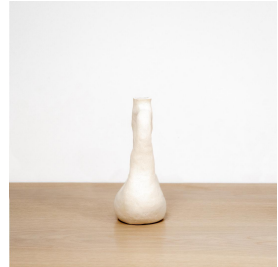

LANDSCAPE BOTTLE, CREAM

\$295.00

SKU# TW0005

IMAGES

DESCRIPTION

Hand built ceramic vessel by British ceramic artist Tania Whalen. Glazed interior and watertight. Measures 7.5" H x 4.75" W x 3.25" D.

Hand built ceramic vessel by British ceramic artist Tania Whalen. Glazed interior and watertight. Measures 7.5" H x 4.75" W x 3.25" D.