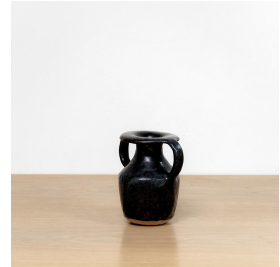

PETITE NOIR VESSEL, I

\$125.00

SKU# TW0007

IMAGES

DESCRIPTION

Hand built ceramic vessel by British ceramic artist Tania Whalen. Glazed interior. Measures 5.25" H x 5.25" D.
Hand built ceramic vessel by British ceramic artist Tania Whalen. Glazed interior. Measures 5.25" H x 5.25" D.