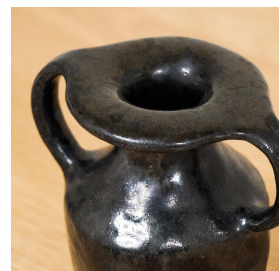

PETITE NOIR VESSEL, I

\$125.00

SKU# TW0007

IMAGES

DESCRIPTION

Hand built ceramic vessel by British ceramic artist Tania Whalen. Glazed interior. Measures 5.25" H x 5.25" D.
Hand built ceramic vessel by British ceramic artist Tania Whalen. Glazed interior. Measures 5.25" H x 5.25" D.