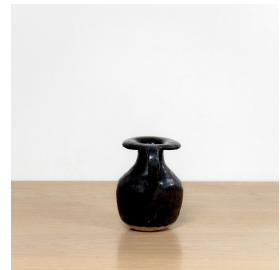

PETITE NOIR VESSEL, I

\$125.00

SKU# TW0007

IMAGES

DESCRIPTION

Hand built ceramic vessel by British ceramic artist Tania Whalen. Glazed interior. Measures 5.25" H x 5.25" D.
Hand built ceramic vessel by British ceramic artist Tania Whalen. Glazed interior. Measures 5.25" H x 5.25" D.