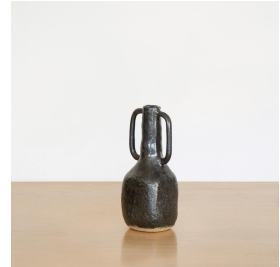

PETITE NOIR VESSEL, II

\$125.00

SKU# TW0008

IMAGES

DESCRIPTION

Hand built ceramic vessel by British ceramic artist Tania Whalen. Glazed interior. Measures 8" H x 3" D.
Hand built ceramic vessel by British ceramic artist Tania Whalen. Glazed interior. Measures 8" H x 3" D.