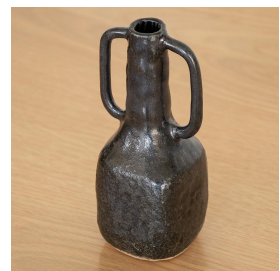

PETITE NOIR VESSEL, II

\$125.00

SKU# TW0008

IMAGES

DESCRIPTION

Hand built ceramic vessel by British ceramic artist Tania Whalen. Glazed interior. Measures 8" H x 3" D.
Hand built ceramic vessel by British ceramic artist Tania Whalen. Glazed interior. Measures 8" H x 3" D.