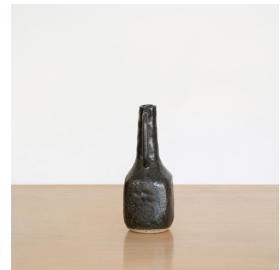

PETITE NOIR VESSEL, II

\$125.00

SKU# TW0008

IMAGES

DESCRIPTION

Hand built ceramic vessel by British ceramic artist Tania Whalen. Glazed interior. Measures 8" H x 3" D.
Hand built ceramic vessel by British ceramic artist Tania Whalen. Glazed interior. Measures 8" H x 3" D.