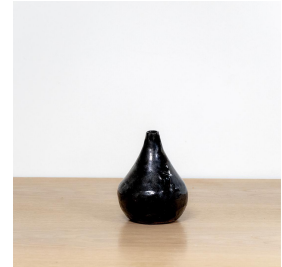

PETITE NOIR VESSEL, III

\$125.00

SKU# TW0009

IMAGES

DESCRIPTION

Hand built ceramic vessel by British ceramic artist Tania Whalen. Glazed interior. Measures 5.75" H x 4.25" D.  
Hand built ceramic vessel by British ceramic artist Tania Whalen. Glazed interior. Measures 5.75" H x 4.25" D.