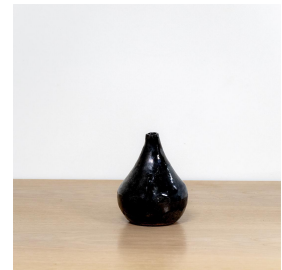

PETITE NOIR VESSEL, III

\$125.00

SKU# TW0009

IMAGES

DESCRIPTION

Hand built ceramic vessel by British ceramic artist Tania Whalen. Glazed interior. Measures 5.75" H x 4.25" D.  
Hand built ceramic vessel by British ceramic artist Tania Whalen. Glazed interior. Measures 5.75" H x 4.25" D.