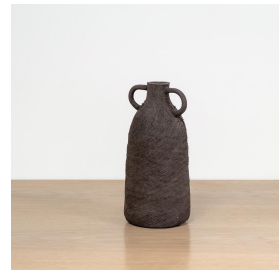

TEXTURED BOTTLE, NOIR

\$325.00

SKU# TW0014

IMAGES

DESCRIPTION

Hand built ceramic vessel by British ceramic artist Tania Whalen. Glazed interior and watertight. Measures 9" H x 4.75" W x 4" D.

Hand built ceramic vessel by British ceramic artist Tania Whalen. Glazed interior and watertight. Measures 9" H x 4.75" W x 4" D.