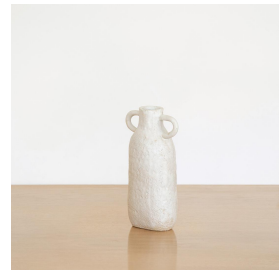

THE BOTTLE, WHITE

\$210.00

SKU# TW0015

IMAGES

DESCRIPTION

Hand built ceramic vessel by British ceramic artist Tania Whalen. Glazed interior and watertight. Measures 7.75" H x 4.5" W x 2.75" D.

Hand built ceramic vessel by British ceramic artist Tania Whalen. Glazed interior and watertight. Measures 7.75" H x 4.5" W x 2.75" D.