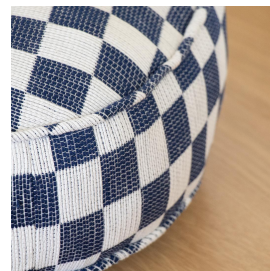

BLUE CHECKERED CIRCLE PILLOW

\$195.00

SKU# PAN00037

IMAGES

DESCRIPTION

Circular pillow made from vintage blue and white checkered cotton fabric with edge piping and center button detailing. Measures 16" D

+1 (323) 438 3210