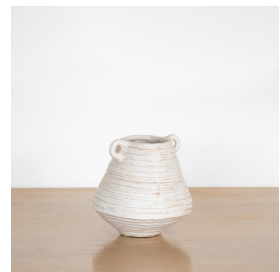

VENUS VESSEL, SMALL

\$200.00

SKU# CF0027

IMAGES

DESCRIPTION

Porcelain vessel hand-built by Los Angeles ceramicist Clare Fawn. Measures 5.5" H x 5" D.

Porcelain vessel hand-built by Los Angeles ceramicist Clare Fawn. Measures 5.5" H x 5" D.