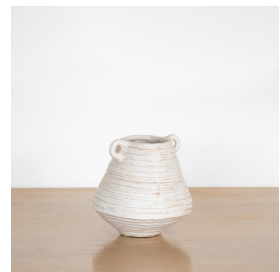

VENUS VESSEL, SMALL

\$200.00

SKU# CF0027

IMAGES

DESCRIPTION

Porcelain vessel hand-built by Los Angeles ceramicist Clare Fawn. Measures 5.5" H x 5" D.
Porcelain vessel hand-built by Los Angeles ceramicist Clare Fawn. Measures 5.5" H x 5" D.