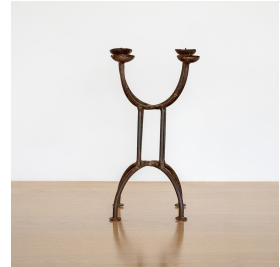

FRENCH WROUGHT IRON CANDLE HOLDER

\$375.00

SKU# VIN00472

IMAGES

DESCRIPTION

Large vintage black iron candlestick holder with 4 curved arms and arched base. Great Original iron finish shows patina and rust. Measures 7.25" W x 7.25" D x 13.75" H.

Large vintage black iron candlestick holder with 4 curved arms and arched base. Great Original iron finish shows patina and rust. Measures 7.25" W x 7.25" D x 13.75" H.

8279 Melrose Ave Los Angeles CA 90046