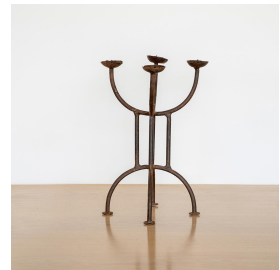

FRENCH WROUGHT IRON CANDLE HOLDER

\$375.00

SKU# VIN00472

IMAGES

DESCRIPTION

Large vintage black iron candlestick holder with 4 curved arms and arched base. Great Original iron finish shows patina and rust. Measures 7.25" W x 7.25" D x 13.75" H.

Large vintage black iron candlestick holder with 4 curved arms and arched base. Great Original iron finish shows patina and rust. Measures 7.25" W x 7.25" D x 13.75" H.

8279 Melrose Ave Los Angeles CA 90046