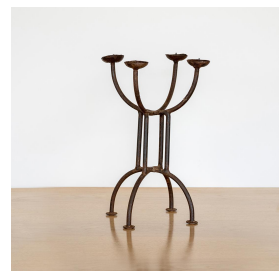

FRENCH WROUGHT IRON CANDLE HOLDER

\$375.00

SKU# VIN00472

IMAGES

DESCRIPTION

Large vintage black iron candlestick holder with 4 curved arms and arched base. Great Original iron finish shows patina and rust. Measures 7.25" W x 7.25" D x 13.75" H.

Large vintage black iron candlestick holder with 4 curved arms and arched base. Great Original iron finish shows patina and rust. Measures 7.25" W x 7.25" D x 13.75" H.

8279 Melrose Ave Los Angeles CA 90046