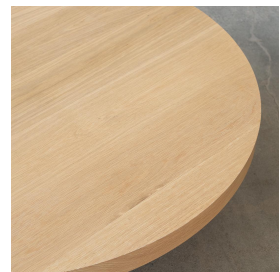

PANOPLIE COFFEE TABLE 48", WHITE OAK

\$5,500.00

SKU# PATCT0195

IMAGES

DESCRIPTION

Solid white oak circular coffee table with four post legs and carved ribbed detailing; inspired by French design. This item is made to order. Please inquire for current lead time and custom sizes.

*This item is available for in-store pickup in Los Angeles, CA. For a custom shipping quote, please **contact us**.

Measures 48" D x 13.75" H. Made in Los Angeles.

+1 (323) 438 3210

customerservice@panoplie.com