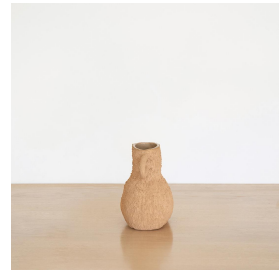

AMICO VASE, HONEY

\$340.00

SKU# TW0021

IMAGES

DESCRIPTION

Hand built ceramic vessel by British ceramic artist Tania Whalen. Glazed interior.

*This is an artisan made product and variances in color, size, and texture are normal.