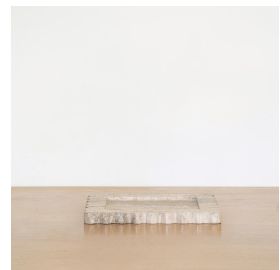

810 TRAY, TRAVERTINE

\$270.00

SKU# ANH0001

IMAGES

DESCRIPTION

Sculptural solid travertine tray with scalloped edges, hand-finished by artisans in Rajasthan, India. Designed by Anastasio Home.

*As this is a natural stone object, unique color and pattern variations should be embraced.