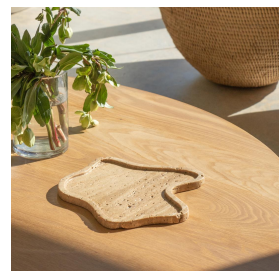

### DESCRIPTION

---

Sculptural catchall tray cut from a single piece of deep beige travertine, designed by Anastasio Home.

\*As this is a natural stone object, unique color and pattern variations should be embraced.

Measures 9" D x .5" H. As this is a natural stone object, unique color and pattern variations should be embraced.

Sculptural catchall tray cut from a single piece of deep beige travertine, designed by Anastasio Home.

\*As this is a natural stone object, unique color and pattern variations should be embraced.

Measures 9" D x .5" H. As this is a natural stone object, unique color and pattern variations should be embraced.