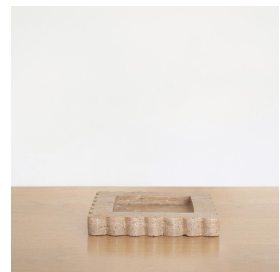

**BOX TRAY, BISCOTTI**

**\$260.00**

SKU# ANH0008

IMAGES

DESCRIPTION

Sculptural solid travertine tray with scalloped edges, hand-finished by artisans in Rajasthan, India. Designed by Anastasio Home.

\*As this is a natural stone object, unique color and pattern variations should be embraced.