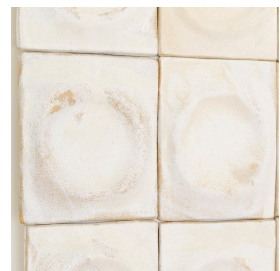

CERAMIC MURAL

\$2,500.00

SKU# MBO0010

IMAGES

DESCRIPTION

Beautiful hand sculpted ceramic mural consisting of 16 molded ceramic tiles with circular design in varying shades of white and off-white. Made by Spanish artist Marta Bonilla. Made to order. Please inquire about current lead time.

*This item is available for in-store pickup in Los Angeles, CA. For a custom shipping quote, please **contact us**.

Measures 23" W x 28.25" H x 1.75" D.

Beautiful hand sculpted ceramic mural consisting of 16 molded ceramic tiles with circular design in varying shades of white and off-white. Made by Spanish artist Marta Bonilla. Made to order. Please inquire about current lead time.