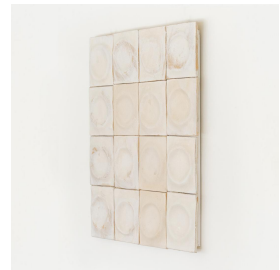

CERAMIC MURAL

\$2,500.00

SKU# MBO0010

IMAGES

DESCRIPTION

Beautiful hand sculpted ceramic mural consisting of 16 molded ceramic tiles with circular design in varying shades of white and off-white. Made by Spanish artist Marta Bonilla. Made to order. Please inquire about current lead time.

*This item is available for in-store pickup in Los Angeles, CA. For a custom shipping quote, please **contact us**.

Measures 23" W x 28.25" H x 1.75" D.

Beautiful hand sculpted ceramic mural consisting of 16 molded ceramic tiles with circular design in varying shades of white and off-white. Made by Spanish artist Marta Bonilla. Made to order. Please inquire about current lead time.