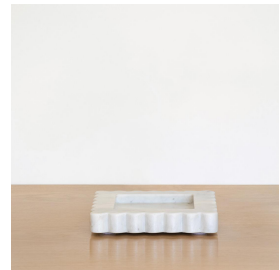

BOX TRAY, CLOUD

\$255.00

SKU# ANH0009

IMAGES

DESCRIPTION

Sculptural solid marble tray with scalloped edges, hand-finished by artisans in Rajasthan, India. Designed by Anastasio Home. Measures 8.5" L x 8.5" W x 1.5" H. Subtle scallop variations and patterns should be expected as this is a hand-finished object made of natural stone.

Sculptural solid marble tray with scalloped edges, hand-finished by artisans in Rajasthan, India. Designed by Anastasio Home. Measures 8.5" L x 8.5" W x 1.5" H. Subtle scallop variations and patterns should be expected as this is a hand-finished object made of natural stone.