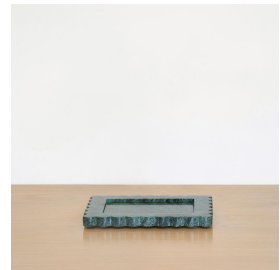

810 TRAY, EMERALD

\$265.00

SKU# ANH0010

IMAGES

DESCRIPTION

Sculptural solid marble tray with scalloped edges, hand-finished by artisans in Rajasthan, India. Designed by Anastasio Home. Measures 10" L x 8" W x .5" H. Subtle scallop variations and patterns should be expected as this is a hand-finished object made of natural stone.

Sculptural solid marble tray with scalloped edges, hand-finished by artisans in Rajasthan, India. Designed by Anastasio Home. Measures 10" L x 8" W x .5" H. Subtle scallop variations and patterns should be expected as this is a hand-finished object made of natural stone.