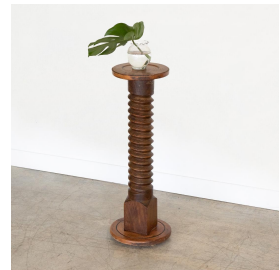

TALL FRENCH TWISTED WOOD PEDESTAL TABLE

\$1,550.00

SKU# VIN00647

IMAGES

DESCRIPTION

Tall twisted wood pedestal table from France made of solid wood with original dark oak finish. Perfect for display. Perfect for display. Measures 35.75" H x 11" D top x 12.5" D base.

Tall twisted wood pedestal table from France made of solid wood with original dark oak finish. Perfect for display. Perfect for display. Measures 35.75" H x 11" D top x 12.5" D base.

8279 Melrose Ave Los Angeles CA 90046