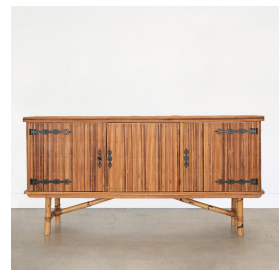

ADRIEN AUDOUX AND FRIDA MINET BAMBOO SIDEBOARD

\$10,500.00

SKU# VIN00676

IMAGES

DESCRIPTION

Beautiful split bamboo sideboard by Adrien Audoux and Frida Minet from France, 1960's. Three-door cabinet with intricate wrought iron hinges, interior shelf, and original key. Thick bamboo legs with wrapped rattan detail. Original finish shows varying shades of split bamboo.

\*This item is available for in-store pickup in Los Angeles, CA. For a custom shipping quote, please **contact us**.

Measures 35.5" H x 71" W x 20" D

+1 (323) 438 3210

[customerservice@panoplie.com](mailto:customerservice@panoplie.com)