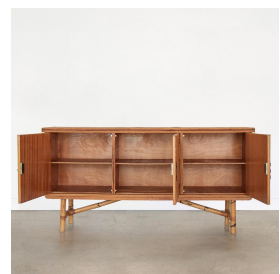

ADRIEN AUDOUX AND FRIDA MINET BAMBOO SIDEBOARD

\$10,500.00

SKU# VIN00676

IMAGES

DESCRIPTION

Beautiful split bamboo sideboard by Adrien Audoux and Frida Minet from France, 1960's. Three-door cabinet with intricate wrought iron hinges, interior shelf, and original key. Thick bamboo legs with wrapped rattan detail. Original finish shows varying shades of split bamboo.

\*This item is available for in-store pickup in Los Angeles, CA. For a custom shipping quote, please **contact us**.

Measures 35.5" H x 71" W x 20" D

+1 (323) 438 3210

[customerservice@panoplie.com](mailto:customerservice@panoplie.com)