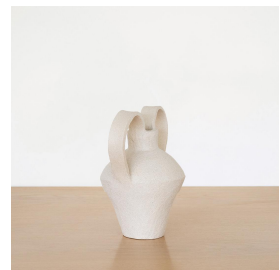

## LE PREMIER ENVOL DE DUMBO

\$400.00

SKU# CLA0008

### DESCRIPTION

---

Hand-built ceramic vase with handles in smooth natural colored clay. Made by French artist Sophie Agullo of Clandestine Ceramique, based in Spain. Her collection can be seen as a love message to the Ocean, from the wavy handles to the sandy texture. Families of vases and pieces are meant to grow and mix together.