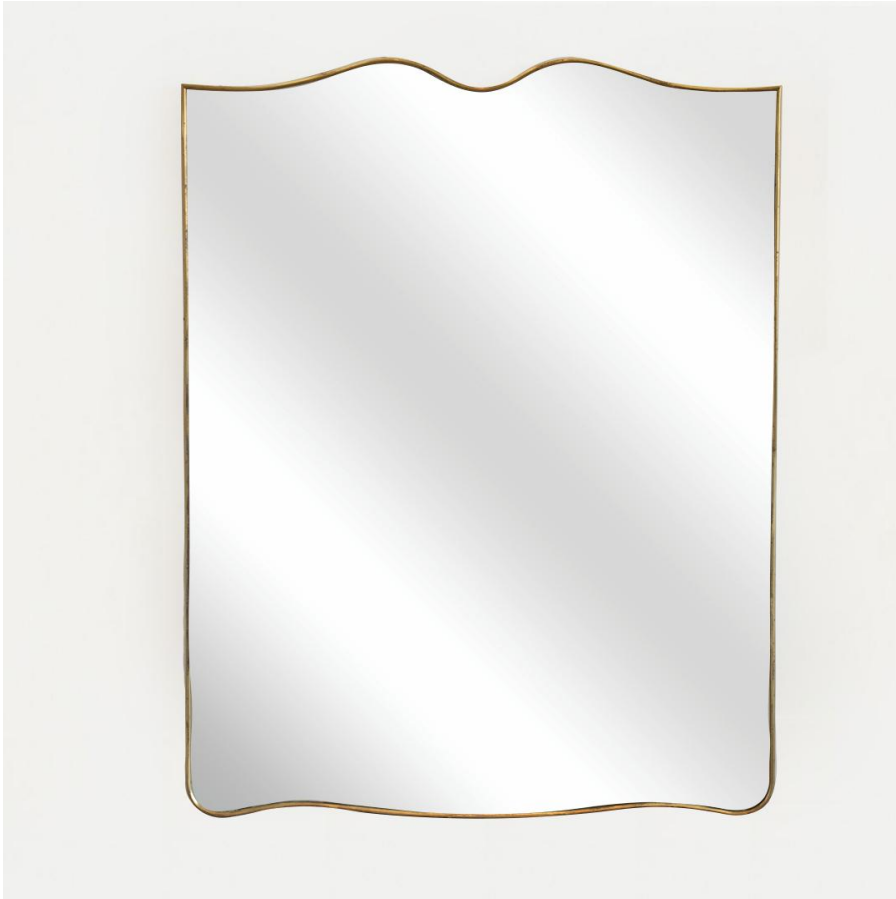

LARGE ITALIAN BRASS WAVY MIRROR

\$3,950.00

SKU# VIN00700

IMAGES

DESCRIPTION

Incredible large scale brass mirror from Italy, 1950's. Rectangular shape with beautiful wavy top and bottom. Original brass has nice age and patina. Original mirror with some age spots. Impressive size and stunning statement piece.

Incredible large scale brass mirror from Italy, 1950's. Rectangular shape with beautiful wavy top and bottom. Original brass has nice age and patina. Original mirror with some age spots. Impressive size and stunning statement piece.