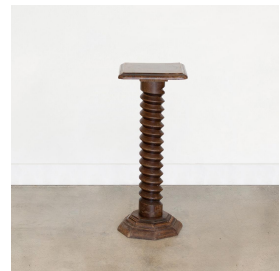

FRENCH TWISTED WOOD PEDESTAL TABLE

\$1,100.00

SKU# VIN00697

IMAGES

DESCRIPTION

Unique twisted wood pedestal table from France. Original wood finish with twisted twirl wood stem and square top. Measures 28" H x 11.5" W x 12" D.

Unique twisted wood pedestal table from France. Original wood finish with twisted twirl wood stem and square top. Measures 28" H x 11.5" W x 12" D.

8279 Melrose Ave Los Angeles CA 90046

+1 (323) 438 3210