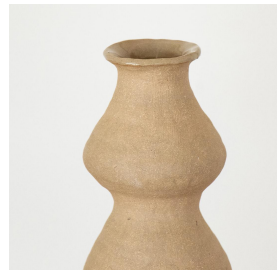

RA VESSEL, HONEY

\$420.00

SKU# TW0029

IMAGES

DESCRIPTION

Sculptural handbuilt ceramic vessel with textured surface by British ceramic artist Tania Whalen.

*This is an artisan made product and variances in color, size, and texture are normal.