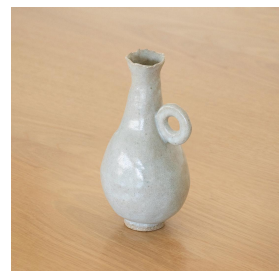

PETITE GREY VASE

\$95.00

SKU# TW0031

IMAGES

DESCRIPTION

Hand built ceramic vessel made by British ceramic artist Tania Whalen. Measures 6" H x 3.25" D.
Hand built ceramic vessel made by British ceramic artist Tania Whalen. Measures 6" H x 3.25" D.