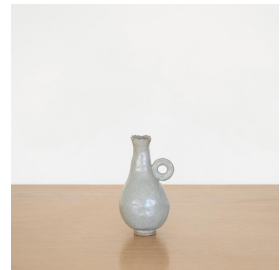

PETITE GREY VASE

\$95.00

SKU# TW0031

IMAGES

DESCRIPTION

Hand built ceramic vessel made by British ceramic artist Tania Whalen. Measures 6" H x 3.25" D.
Hand built ceramic vessel made by British ceramic artist Tania Whalen. Measures 6" H x 3.25" D.