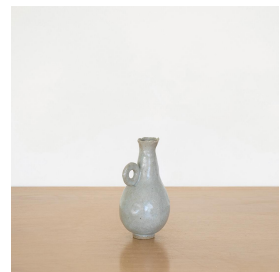

PETITE GREY VASE

\$95.00

SKU# TW0031

IMAGES

DESCRIPTION

Hand built ceramic vessel made by British ceramic artist Tania Whalen. Measures 6" H x 3.25" D.
Hand built ceramic vessel made by British ceramic artist Tania Whalen. Measures 6" H x 3.25" D.