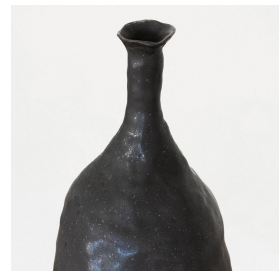

**BLACK BOTTLE VASE**

**\$250.00**

SKU# TW0035

IMAGES

DESCRIPTION

Hand built ceramic vessel made by British ceramic artist Tania Whalen. Measures 10" H x 4.5" D.  
Hand built ceramic vessel made by British ceramic artist Tania Whalen. Measures 10" H x 4.5" D.