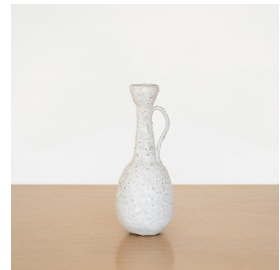

WHITE VASE WITH HANDLE

\$250.00

SKU# TW0034

IMAGES

DESCRIPTION

Hand built ceramic vessel made by British ceramic artist Tania Whalen. Measures 9.5" H x 4" D.
Hand built ceramic vessel made by British ceramic artist Tania Whalen. Measures 9.5" H x 4" D.