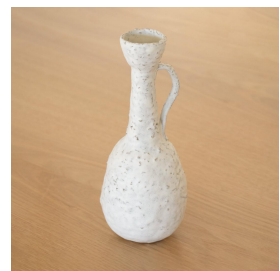

WHITE VASE WITH HANDLE

\$250.00

SKU# TW0034

IMAGES

DESCRIPTION

Hand built ceramic vessel made by British ceramic artist Tania Whalen. Measures 9.5" H x 4" D.
Hand built ceramic vessel made by British ceramic artist Tania Whalen. Measures 9.5" H x 4" D.