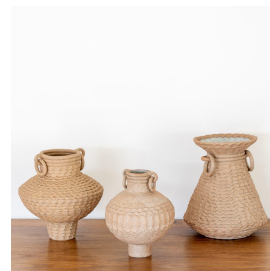

HYDRA VASE WITH RINGS, SMALL

\$275.00

SKU# CS0015

IMAGES

DESCRIPTION

Unique hand-built vessel in light brown textured clay made by ceramic artist Courtney Gertler of Cour Studio.

\*This is an artisan made product and variances in color, size, and texture are normal.