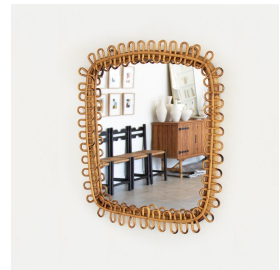

ITALIAN SQUARE RATTAN MIRROR

\$1,150.00

SKU# VIN00733

IMAGES

DESCRIPTION

Italian square rattan mirror with looping rattan detail encompassing the mirror. Nice vintage condition with original mirror showing age and patina. Slightly tapered shape. Measures 20.25" long x 19" top width x 17.25" bottom width x 1.5" deep.

Italian square rattan mirror with looping rattan detail encompassing the mirror. Nice vintage condition with original mirror showing age and patina. Slightly tapered shape. Measures 20.25" long x 19" top width x 17.25" bottom width x 1.5" deep.