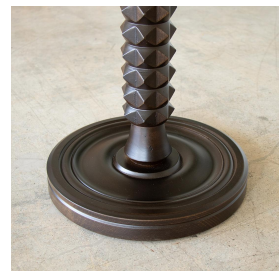

FRENCH WOOD SIDE TABLE IN THE STYLE OF CHARLES DUDOUYT

\$1,650.00

SKU# VIN00735

IMAGES

DESCRIPTION

Beautiful carved wood table in the style of Charles Dudouyt, made in France, 1940's. Thick carved wood stem with circular top and base. Newly refinished dark wood stain. Measures 28" H x 15.75" D.

Beautiful carved wood table in the style of Charles Dudouyt, made in France, 1940's. Thick carved wood stem with circular top and base. Newly refinished dark wood stain. Measures 28" H x 15.75" D.

8279 Melrose Ave Los Angeles CA 90046