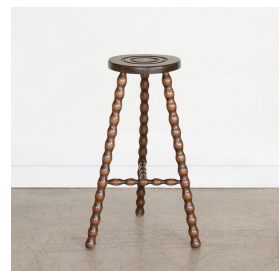

TALL FRENCH WOOD TRIPOD TABLE

\$650.00

SKU# VIN00796

IMAGES

DESCRIPTION

Vintage tall wood stool with circular seat and wavy tripod legs from France. Original wood finish with great age markings and patina. Can be used as a stool or as side table. Measures 24" H x 9.75" top D x 15.5" base D.

Vintage tall wood stool with circular seat and wavy tripod legs from France. Original wood finish with great age markings and patina. Can be used as a stool or as side table. Measures 24" H x 9.75" top D x 15.5" base D.