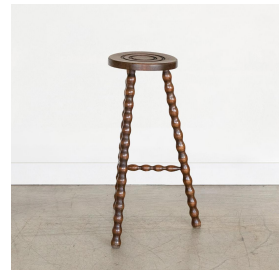

TALL FRENCH WOOD TRIPOD TABLE

\$650.00

SKU# VIN00796

IMAGES

DESCRIPTION

Vintage tall wood stool with circular seat and wavy tripod legs from France. Original wood finish with great age markings and patina. Can be used as a stool or as side table. Measures 24" H x 9.75" top D x 15.5" base D.

Vintage tall wood stool with circular seat and wavy tripod legs from France. Original wood finish with great age markings and patina. Can be used as a stool or as side table. Measures 24" H x 9.75" top D x 15.5" base D.