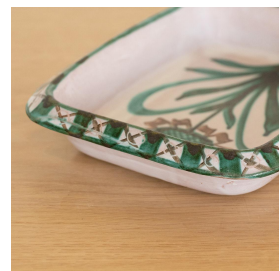

FRENCH CERAMIC VIDE POCHE BY ROBERT PICAULT, FLOWER

\$475.00

SKU# VIN00807

IMAGES

DESCRIPTION

Beautiful painted ceramic dish by Robert Picault, France 1950's. Rectangular dish with painted green and brown flower and painted edge. Perfect as a catch-all or jewelry tray. Signed. Measures 7.75" L x 6" W x 1.5" D.

Beautiful painted ceramic dish by Robert Picault, France 1950's. Rectangular dish with painted green and brown flower and painted edge. Perfect as a catch-all or jewelry tray. Signed. Measures 7.75" L x 6" W x 1.5" D.