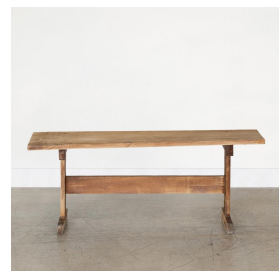

1930'S FRENCH PROVINCIAL OAK BENCH

\$950.00

SKU# VIN00841

IMAGES

DESCRIPTION

Nice light oak French provincial bench with rectangular slab seat on pedestal legs and supporting beam between both legs. Simple and clean lines with original wood finish showing nice age and markings. Measures 18" H x 45.5" L x 10.5" W.

Nice light oak French provincial bench with rectangular slab seat on pedestal legs and supporting beam between both legs. Simple and clean lines with original wood finish showing nice age and markings. Measures 18" H x 45.5" L x 10.5" W.