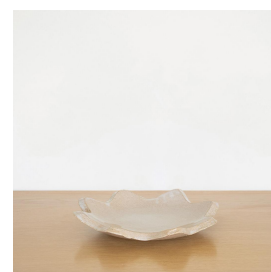

CERAMIC SCALLOPED CATCH-ALL TRAY, WHITE

\$160.00

SKU# MSP04

IMAGES

DESCRIPTION

Glazed stoneware catch-all tray with wavy scalloped border. Made by Morgan Peck. About the artist: Morgan Peck is a ceramicist living in Los Angeles. Every piece is made individually by hand without the use of molds in her backyard studio. Peck's work continues in the footsteps of the studio potters that preceded her and she takes note of numerous styles, hinting at the Memphis Group, the Bauhaus, and Art Deco.

\*This is an artisan made product and variances in color, size, and texture are normal.

Measures 9" D x 1" H

8279 Melrose Ave Los Angeles CA 90046

+1 (323) 438 3210

customerservice@panoplie.com

panoplie.com