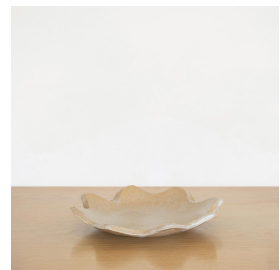

CERAMIC SCALLOPED CATCH-ALL TRAY, FLAX

\$160.00

SKU# MSP06

IMAGES

DESCRIPTION

Glazed stoneware catch-all tray with wavy scalloped border. Made by Morgan Peck. About the artist: Morgan Peck is a ceramicist living in Los Angeles. Every piece is made individually by hand without the use of molds in her backyard studio. Peck's work continues in the footsteps of the studio potters that preceded her and she takes note of numerous styles, hinting at the Memphis Group, the Bauhaus, and Art Deco.

*This is an artisan made product and variances in color, size, and texture are normal.

Measures 9" D x 1" H

8279 Melrose Ave Los Angeles CA 90046

+1 (323) 438 3210

customerservice@panoplie.com

panoplie.com