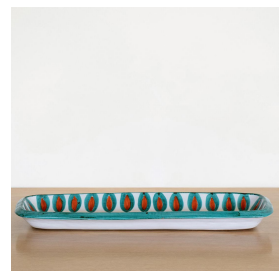

FRENCH 1950'S CERAMIC LONG TRAY

\$375.00

SKU# VIN00846

IMAGES

DESCRIPTION

Vibrant painted ceramic dish from Vallauris, France 1950's. Long rectangular tray with painted design in bright orange and green colors. Perfect as a catch-all or jewelry tray. Makers stamp on underside. Measures 19" L x 6.5" W x 1.75" H.

Vibrant painted ceramic dish from Vallauris, France 1950's. Long rectangular tray with painted design in bright orange and green colors. Perfect as a catch-all or jewelry tray. Makers stamp on underside. Measures 19" L x 6.5" W x 1.75" H.