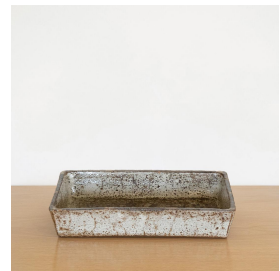

FRENCH CERAMIC TRAY BY GUSTAVE REYNAUD

\$350.00

SKU# VIN00851

IMAGES

DESCRIPTION

Wonderful vintage 1960's French ceramic tray made by artist Gustave Reynaud. Made of ceramic with hand painted flower and rooster motif in blue and grey hues. Deep dish is perfect catch-all or to have out on display. Some patina and darkening on surface. Measures 14.5" L x 8.75" W x 2.75" H.

Wonderful vintage 1960's French ceramic tray made by artist Gustave Reynaud. Made of ceramic with hand painted flower and rooster motif in blue and grey hues. Deep dish is perfect catch-all or to have out on display. Some patina and darkening on surface. Measures 14.5" L x 8.75" W x 2.75" H.