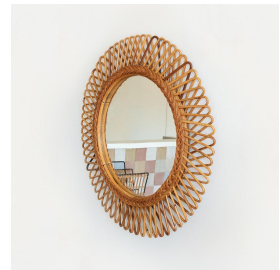

LARGE ITALIAN ROUND RATTAN MIRROR

\$1,950.00

SKU# VIN00855

IMAGES

DESCRIPTION

Beautiful large round rattan mirror in the style of Franco Albini from Italy, 1960's. Decorative braided wicker band surrounds mirror. Great size, perfect for bathroom or entryway. Nice vintage condition with original rattan frame and mirror. Measures 28" D x 1.5" Deep.

Beautiful large round rattan mirror in the style of Franco Albini from Italy, 1960's. Decorative braided wicker band surrounds mirror. Great size, perfect for bathroom or entryway. Nice vintage condition with original rattan frame and mirror. Measures 28" D x 1.5" Deep.