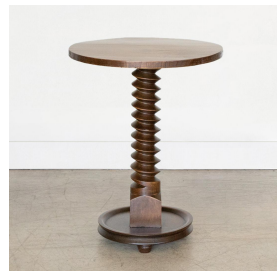

FRENCH TWISTED WOOD GUERIDON TABLE

\$1,600.00

SKU# VIN00857

IMAGES

DESCRIPTION

Perfectly sized twisted wood gueridon table from France, 1940's. Newly refinished dark oak wood with circular base, thick twisted wood stem, and circular tabletop. Perfect next to a chair. Measures 23" H x 19" D.

Perfectly sized twisted wood gueridon table from France, 1940's. Newly refinished dark oak wood with circular base, thick twisted wood stem, and circular tabletop. Perfect next to a chair. Measures 23" H x 19" D.