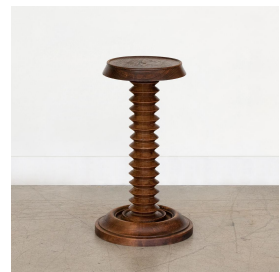

FRENCH WOOD DRINK TABLE IN THE STYLE OF CHARLES DUDOUYT

\$850.00

SKU# VIN00871

IMAGES

DESCRIPTION

Beautiful small carved wood drink table in the style of Charles Dudouyt, made in France, 1940's. Thick carved wood stem with circular top and base. Original wood finish showing nice age markings and patina. Wood top has small center hole. Perfect next to a chair to set a drink. Measures 20" H x 9.5" top diameter x 11.5" base diameter.

Beautiful small carved wood drink table in the style of Charles Dudouyt, made in France, 1940's. Thick carved wood stem with circular top and base. Original wood finish showing nice age markings and patina. Wood top has small center hole. Perfect next to a chair to set a drink. Measures 20" H x 9.5" top diameter x 11.5" base diameter.