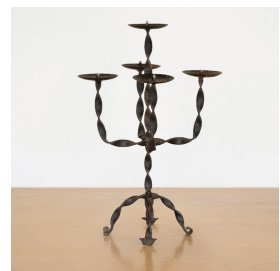

FRENCH TWISTED IRON CANDELABRA

\$245.00

SKU# VIN00866

IMAGES

DESCRIPTION

Incredible vintage candelabra made from twisted iron from France. Nice age and patina. Measures 14.25" H x 9.75" D.
Incredible vintage candelabra made from twisted iron from France. Nice age and patina. Measures 14.25" H x 9.75" D.