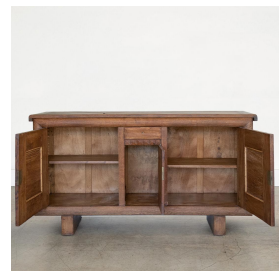

1940'S LARGE FRENCH SIDEBOARD IN THE STYLE OF CHARLES DUDOUYT

\$9,800.00

SKU# VIN00878

IMAGES

DESCRIPTION

Incredible large wood sideboard in the style of Charles Dudouyt from France, 1940's. Beautiful carved wood squares on cabinet doors and chunky block legs. Large cabinet doors on each end open to a single shelf for storage. Center cabinet has small drawer on top and additional storage in center. Dark wood finish shows nice grain in wood with age and patina. Includes 4 original keys. Measures 73.25" W x 39.5" H x 20.5" D.

Incredible large wood sideboard in the style of Charles Dudouyt from France, 1940's. Beautiful carved wood squares on cabinet doors and chunky block legs. Large cabinet doors on each end open to a single shelf for storage. Center cabinet has small drawer on top and additional storage in center. Dark wood finish shows nice grain in wood with age and patina. Includes 4 original keys. Measures 73.25" W x 39.5" H x 20.5" D.