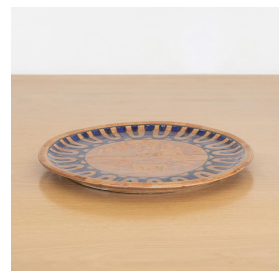

FRENCH ART DECO CERAMIC PLATE

\$245.00

SKU# VIN00887

IMAGES

DESCRIPTION

Beautiful vintage Art Deco style ceramic plate from France. Painted arch forms in vibrant blue and brown colors with a shiny glaze. Measures 12" D x 1" H.

Beautiful vintage Art Deco style ceramic plate from France. Painted arch forms in vibrant blue and brown colors with a shiny glaze. Measures 12" D x 1" H.

8279 Melrose Ave Los Angeles CA 90046

+1 (323) 438 3210